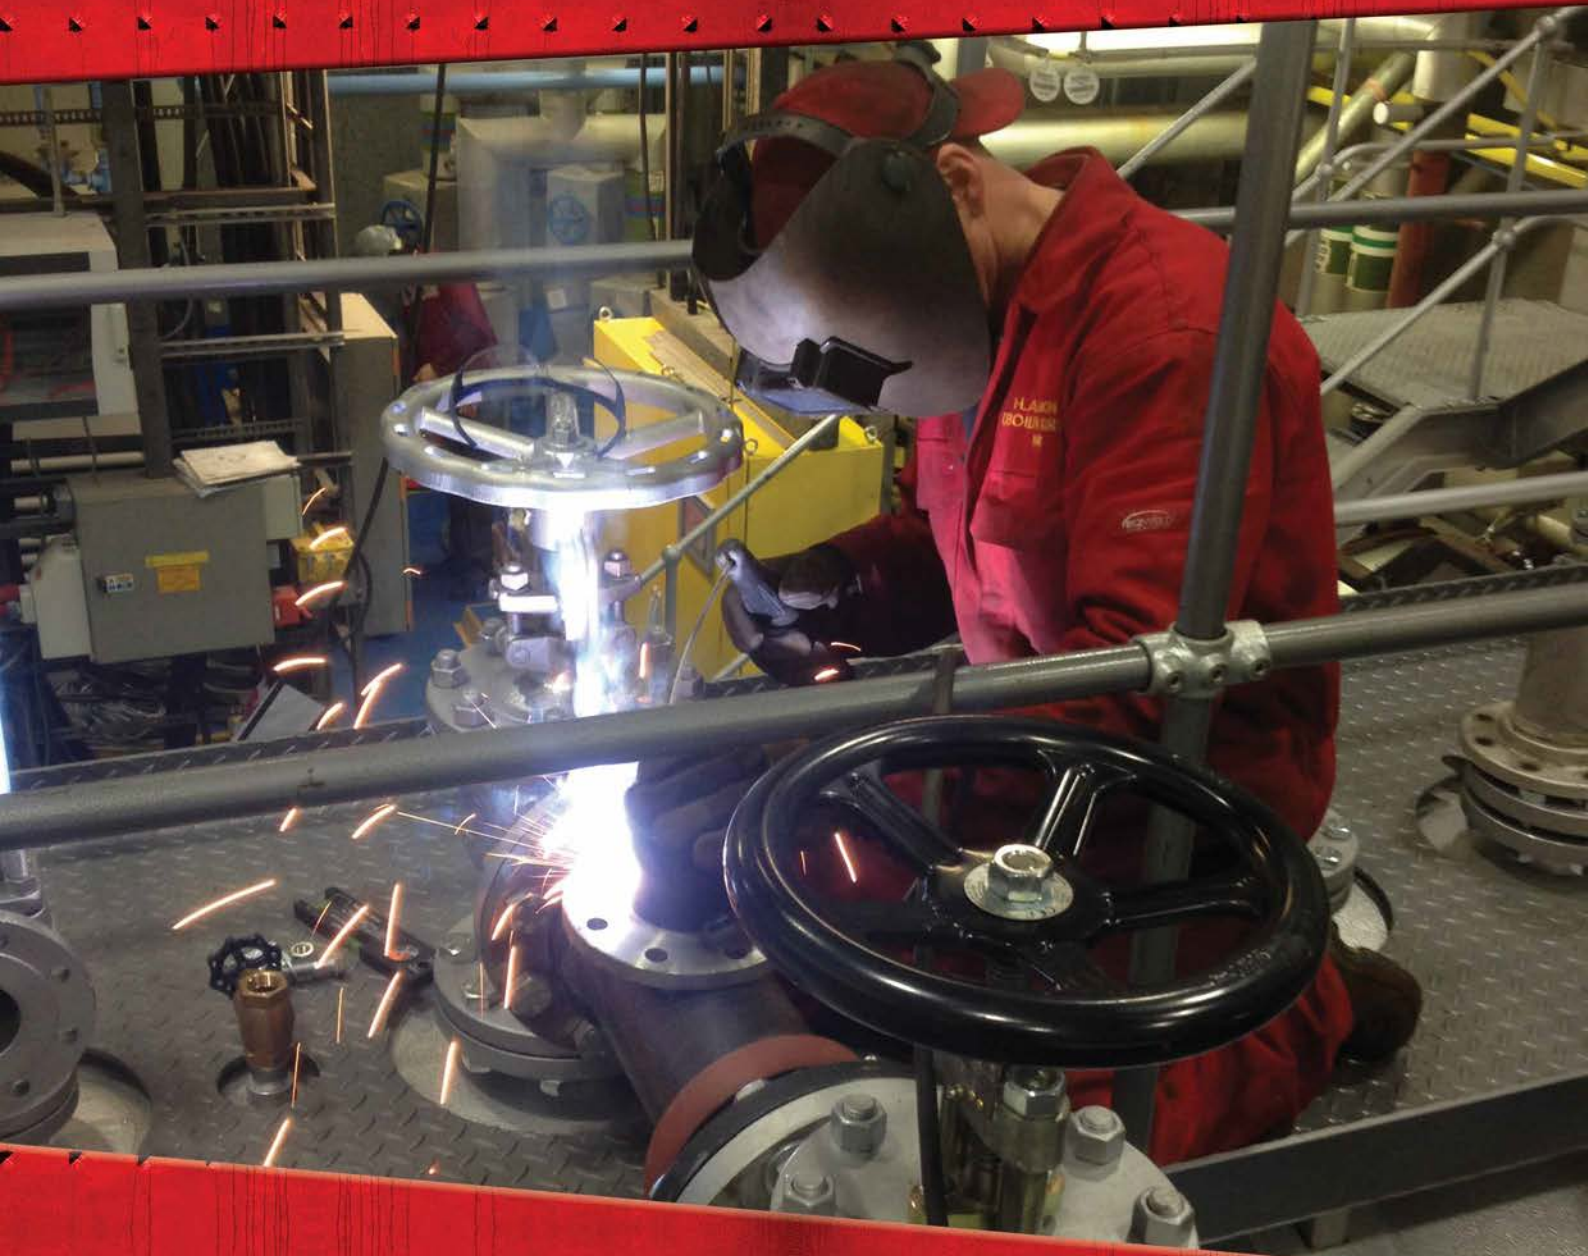

H.A MCEWEN (BOILER REPAIRS) LTD

INDUSTRIAL & HERITAGE BOILER ENGINEERS

**Industrial Boiler
Installations**

H.A McEwen (Boiler Repairs) Ltd. Tel: 01535 634674

Established 1968

H.A. McEwen Boiler Repairs Ltd was established in 1968. We have over 40 years' experience across a broad range of industries and an unparalleled reputation in industrial boiler design, supply and installations.